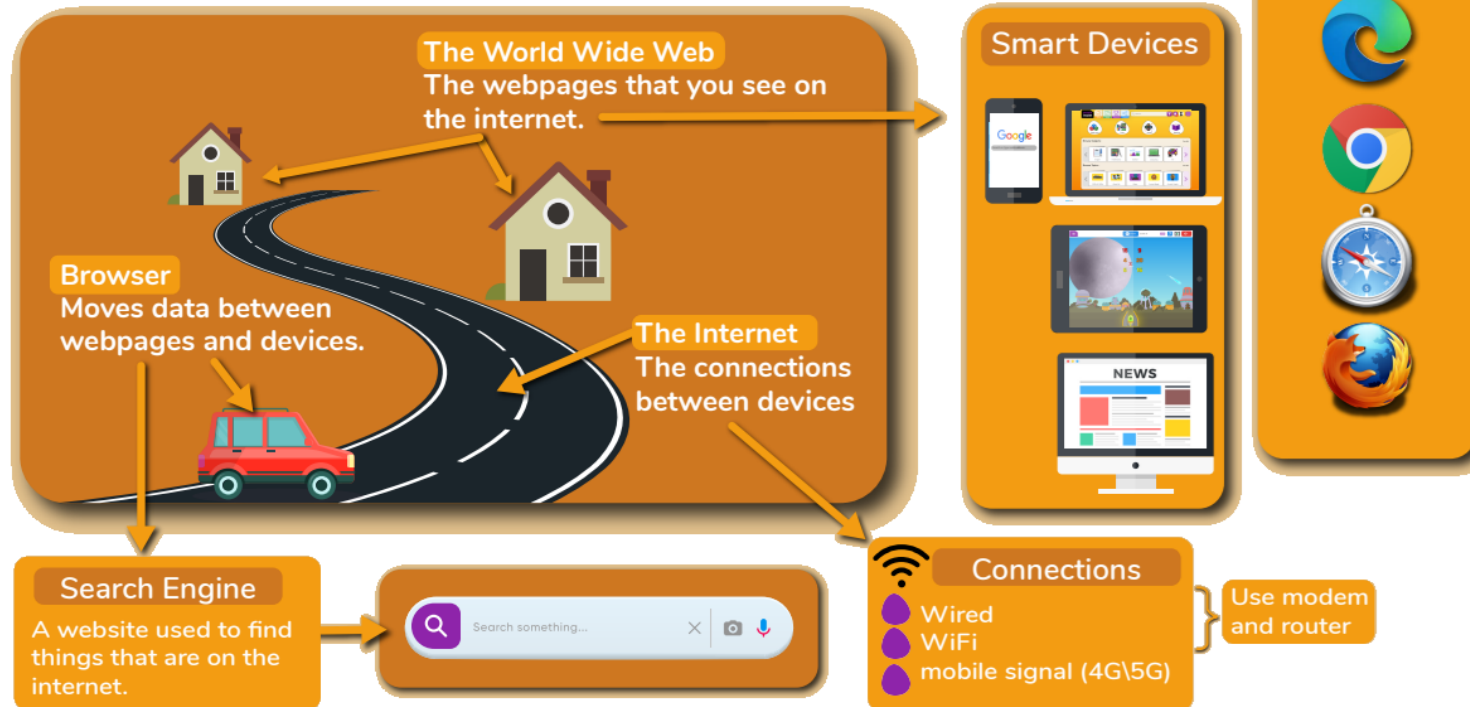

The Internet

Key Learning

- How the internet, World Wide Web and browsers work together
- Hardware used to access the internet
- Websites and webpages
- Browsers and search engines

Browser	A program used for displaying and navigating between web pages.
Home Page	Often the first page of a website.
Internet	Away to send information from one device to another anywhere in the world.
Search Engine	A website that helps us find information e.g. Google.
Smart Device	A device (like a TV, phone or watch) that can connect to the internet.
Webpage	A single page of information on a website.
Wi-Fi	A way to connect to the internet without wires.
World Wide Web	The webpages and documents you see when you are browsing online.

Key Questions

- What is the difference between a website and a webpage?
- What makes a device a smart device?
- Can you explain what a browser does?