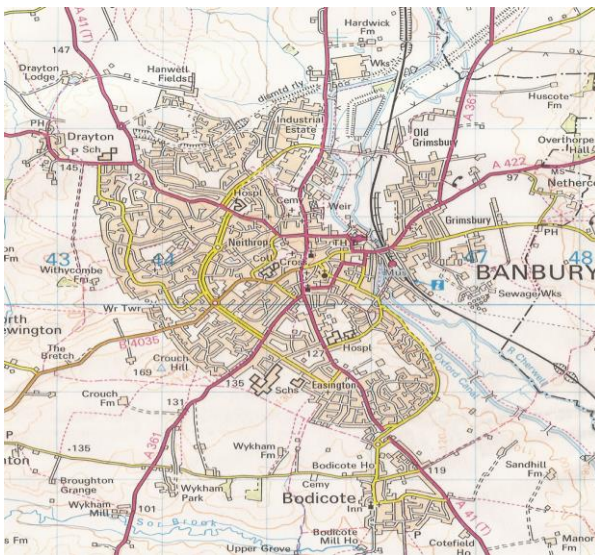

Local Area

Map of our local area:

Town: Banbury

County: Oxfordshire

Different types of homes:

There are lots of different types of homes that we can live in.

Detached: not joined to another house		Flat: one of several one floor homes in one building.	
Semi-detached: joined to another house on one side.		Caravan: a small home on wheels, able to be moved around.	
Terraced: one in a row of three or more houses joined.		Bungalow: single storey house with everything on one floor.	

Key vocabulary:

- Country
- Island
- County
- City
- Town
- Village
- River
- Direction
- Compass
- North
- South
- East
- West
- Address
- Map
- Physical feature
- Human feature
- Aerial

The United Kingdom:

The United Kingdom is made up of 4 countries

Country	Flag	Capital City
England		London
Wales		Cardiff
Scotland		Edinburgh
Northern Ireland		Belfast

Directional Language:

Key Questions:

Why do we all have different addresses? What does a map help us to do? What different types of buildings are in our local area? Are buildings the same now as they were in the past? What is different about a physical feature to a human feature?